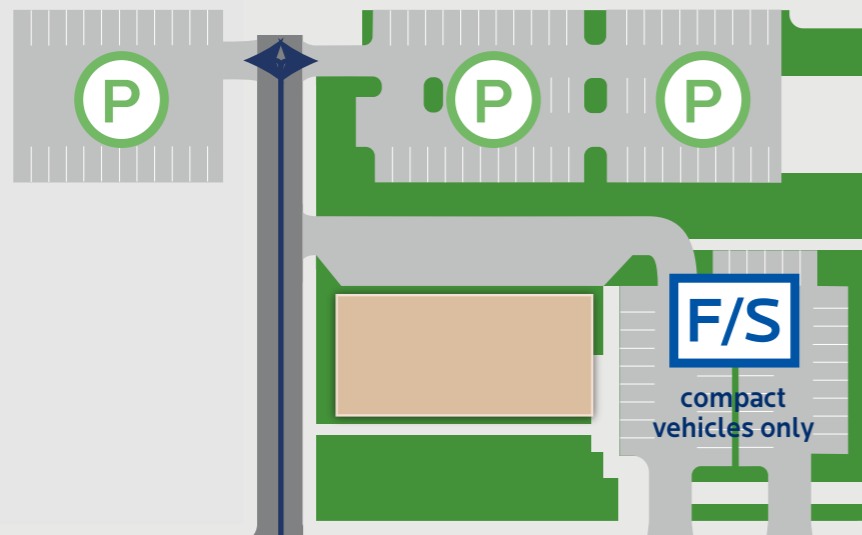

-  Patient Parking
-  Dental Student Parking
-  Faculty/Staff parking in 24th and Burt parking structure top and bottom levels

Patient Parking

Dental Student Parking

Faculty/Staff parking
in 24th and Burt
parking structure
top and bottom levels

Izard St.

Cuming St.

24th St.

Student
Entry

New Dental
Building

21st St.

20th St.

Florence Blvd.